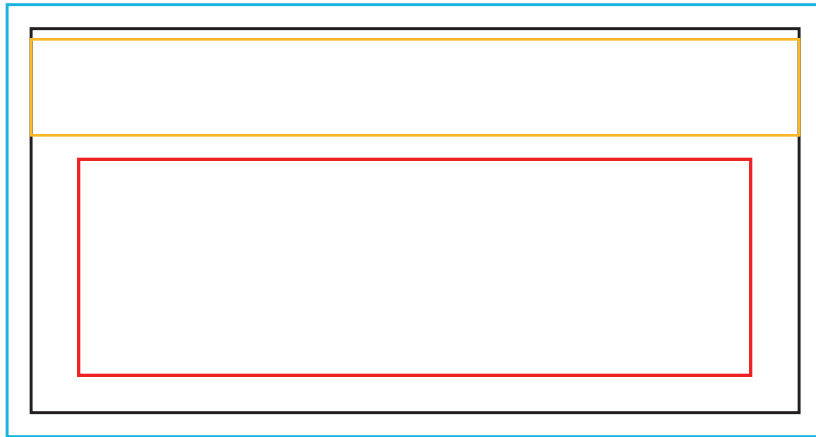

Full Color Ribbon Template

Horizontal - 2" x 4" - Tape on Front

The black outline represents the actual ribbon size: 4" x 2".

The blue outline represents the bleed needed for any part of the design that is meant to touch the edge of the ribbon. An additional .125" is needed on all sides.: 4.25" x 2.25.

The red outline represents the allowable area for the content of the ribbon. All text and images that will not get cut off need to stay within this area: 3.5" x 1.125"

The yellow outline represents the tape. Anything that should not get covered by the tape needs to stay within the RED outline.